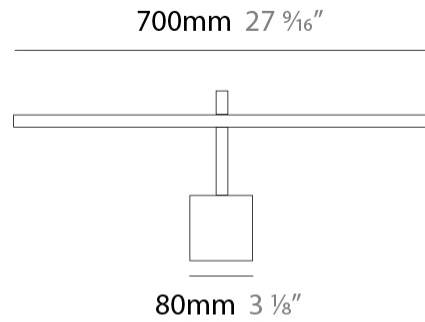

PROJECT	_____
TYPE	_____
SPECIFIER	_____
QUANTITY	_____
DATE	_____

ZETA SURFACE

D43052-

base number   Finish
Options

1. To build a product code in our configurator select the specify button on the base model # product page
2. To build a manual product code on this datasheet choose from the options listed below in blue font and add the suffix to the base model #

GENERAL

Series: Zeta
Brand: Icone
Division: Design
Mounting Type: Surface
Mounting Location: Wall
Subcategory: Picture Light

PHYSICAL

Shape: Rectangle
Length (mm): 700
Length (in): 27 ⁹/₁₆
Extension (mm): 200
Extension (in): 7 ⁷/₈
Light Distribution: Direct / Indirect
Fixture Finish: [BBZ / CHR / MGD](#)
Fixture Material: Brass

ELECTRICAL

Lamp Type: LED
Input Wattage (W): 7.92
Dimming: Non-Dimmable
Driver Included: Yes
Driver Location: Integrated
Driver Type: Constant Voltage - Universal
Driver Class: Class 2
Input Voltage (V): 120 - 277
Output Voltage (V): 12
Upon Request: (See components) Remote: 0-10Vdc dimming

LED

Color Temperature (°K): 3000
Nominal Lumen (lm): 660
CRI: >90 CRI
Lamp Life (hrs): 50000

OPTICAL

RATINGS AND CERTIFICATIONS

Certified By: Certified for North American Standards
IP rating: IP20