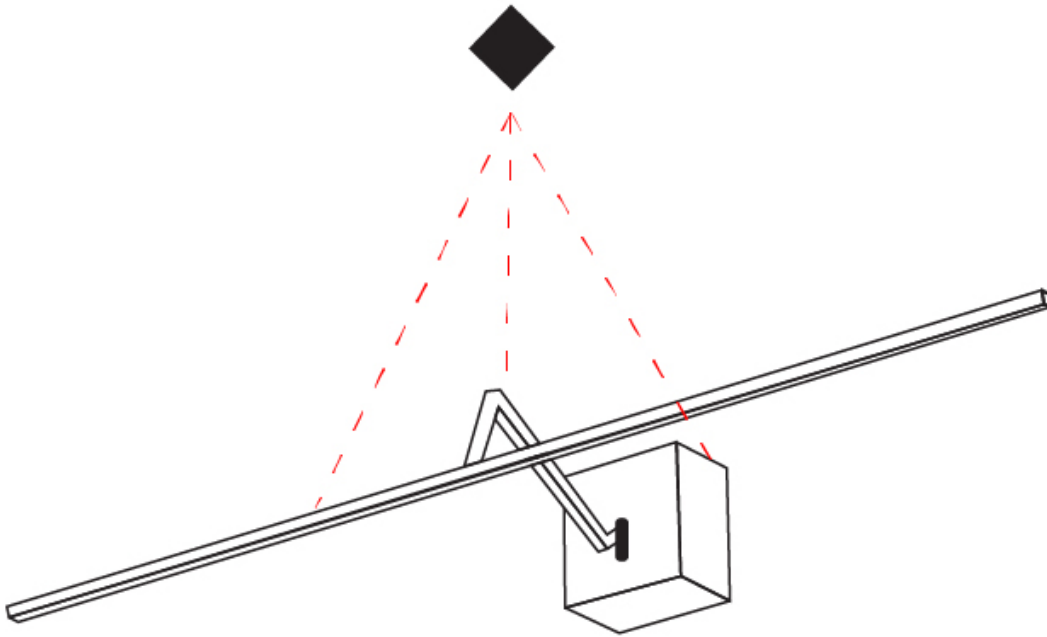

ZETA SURFACE

D43052-

PROJECT

TYPE

SPECIFIER

QUANTITY

DATE

D