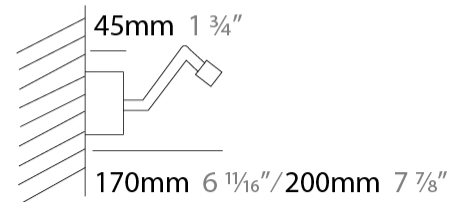

PROJECT
TYPE
SPECIFIER
QUANTITY
DATE

ZETA SURFACE

D43053-

base number   Finish
Options

1. To build a product code in our configurator select the specify button on the base model # product page
2. To build a manual product code on this datasheet choose from the options listed below in blue font and add the suffix to the base model #

GENERAL

Series: Zeta
Brand: Icone
Division: Design
Mounting Type: Surface
Mounting Location: Wall
Subcategory: Picture Light

PHYSICAL

Shape: Rectangle
Length (mm): 900
Length (in): 35 ⁷/₁₆
Extension (mm): 200
Extension (in): 7 ⁷/₈
Light Distribution: Direct / Indirect
Fixture Finish: BBZ / CHR / MGD
Fixture Material: Brass

ELECTRICAL

Lamp Type: LED
Input Wattage (W): 10.56
Dimming: Non-Dimmable
Driver Included: Yes
Driver Location: Integrated
Driver Type: Constant Voltage - Universal
Driver Class: Class 2
Input Voltage (V): 120 - 277
Output Voltage (V): 12
Upon Request: (See components) Remote: 0-10Vdc dimming

LED

Color Temperature (°K): 3000
Nominal Lumen (lm): 880
CRI: >90 CRI
Lamp Life (hrs): 50000

OPTICAL

RATINGS AND CERTIFICATIONS

Certified By: Certified for North American Standards
IP rating: IP20