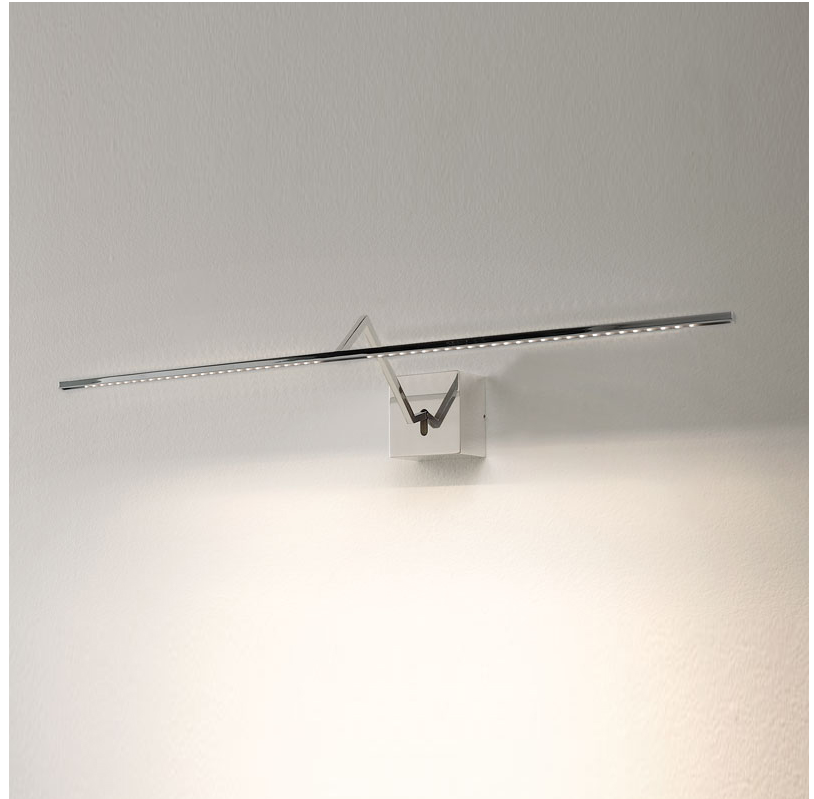

PROJECT
TYPE
SPECIFIER
QUANTITY
DATE

ZETA SURFACE

D43053-

base number   Finish
Options

1. To build a product code in our configurator select the specify button on the base model # product page
2. To build a manual product code on this datasheet choose from the options listed below in blue font and add the suffix to the base model #

GENERAL

Series: Zeta
Brand: Icone
Division: Design
Mounting Type: Surface
Mounting Location: Wall
Subcategory: Picture Light

PHYSICAL

Shape: Rectangle
Length (mm): 900
Length (in): 35 ⁷/₁₆
Extension (mm): 200
Extension (in): 7 ⁷/₈
Light Distribution: Direct / Indirect
Fixture Finish: BBZ / CHR / MGD
Fixture Material: Brass

ELECTRICAL

Lamp Type: LED
Input Wattage (W): 10.56
Dimming: Non-Dimmable
Driver Included: Yes
Driver Location: Integrated
Driver Type: Constant Voltage - Universal
Driver Class: Class 2
Input Voltage (V): 120 - 277
Output Voltage (V): 12
Upon Request: (See components) Remote: 0-10Vdc dimming

LED

Color Temperature (°K): 3000
Nominal Lumen (lm): 880
CRI: >90 CRI
Lamp Life (hrs): 50000

OPTICAL

RATINGS AND CERTIFICATIONS

Certified By: Certified for North American Standards
IP rating: IP20