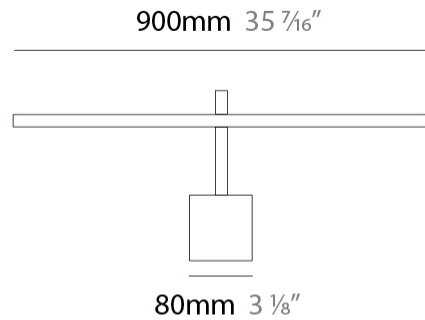

PROJECT
TYPE
SPECIFIER
QUANTITY
DATE

ZETA SURFACE

D43053-

base number   Finish
Options

1. To build a product code in our configurator select the specify button on the base model # product page
2. To build a manual product code on this datasheet choose from the options listed below in blue font and add the suffix to the base model #

GENERAL

Series: Zeta
Brand: Icone
Division: Design
Mounting Type: Surface
Mounting Location: Wall
Subcategory: Picture Light

PHYSICAL

Shape: Rectangle
Length (mm): 900
Length (in): 35 ⁷/₁₆
Extension (mm): 200
Extension (in): 7 ⁷/₈
Light Distribution: Direct / Indirect
Fixture Finish: BBZ / CHR / MGD
Fixture Material: Brass

ELECTRICAL

Lamp Type: LED
Input Wattage (W): 10.56
Dimming: Non-Dimmable
Driver Included: Yes
Driver Location: Integrated
Driver Type: Constant Voltage - Universal
Driver Class: Class 2
Input Voltage (V): 120 - 277
Output Voltage (V): 12
Upon Request: (See components) Remote: 0-10Vdc dimming

LED

Color Temperature (°K): 3000
Nominal Lumen (lm): 880
CRI: >90 CRI
Lamp Life (hrs): 50000

OPTICAL

RATINGS AND CERTIFICATIONS

Certified By: Certified for North American Standards
IP rating: IP20