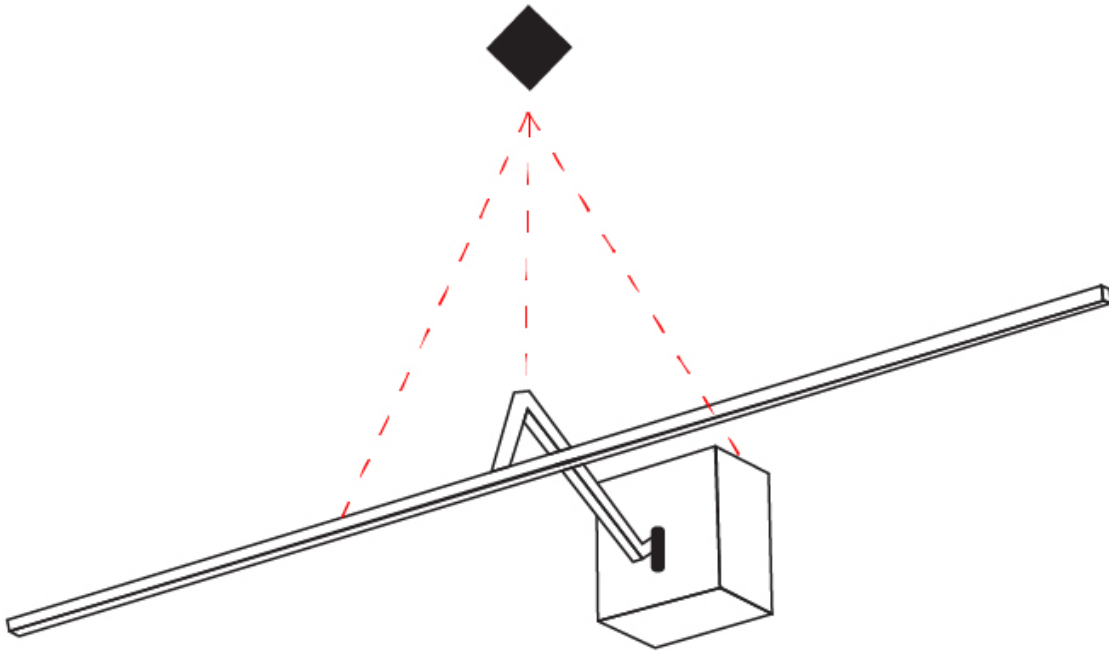

D43053-

PROJECT

TYPE

SPECIFIER

QUANTITY

DATE

D